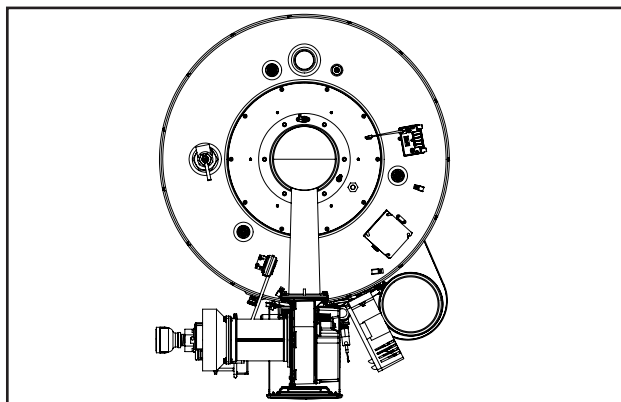

# COMMERCIAL GAS WATER HEATER

**MODELS**  
**750A & 1000A**  
**SERIES 100 & 101**

**Water Heater Front View**

**Burner Assembly**

**Blower Gas Valve**

**Heater Top View (without plastic cover)**

**Control Panel Assembly**

Front View Components

Top Components

Cleanout Access

<b>Item #</b>	<b>Description</b>	<b>750A/1000A 100 Series Natl Gas</b>	<b>750A/1000A 101 Series LP</b>
1	Temperature probe & ECO	100271885	100271885
2	Powered Anode - top mounted	100313875	100313875
3	T&P relief valve	100110719	100110719
4	Blocked intake air pressure switch	100217965	100217965
5	Spark ignition transformer	100271921	100271921
6	Flue temperature probe	100313876	100313876
7	Flow switch	100313877	100313877
8	Recirculator	100313878	100313878
9	1" Flex tubing MIPxMIP, short	100313879	100313879
10	1" Flex tubing MIPxFIP, Long	100313880	100313880
11	Cleanout gasket	100109686	100109686
12	Cleanout cover	100110656	100110656
13	Thread forming screw	100109688	100109688
14	Powered anode- side mounted	100111024	100111024
15	Leak Detection Kit	100302557	100302557