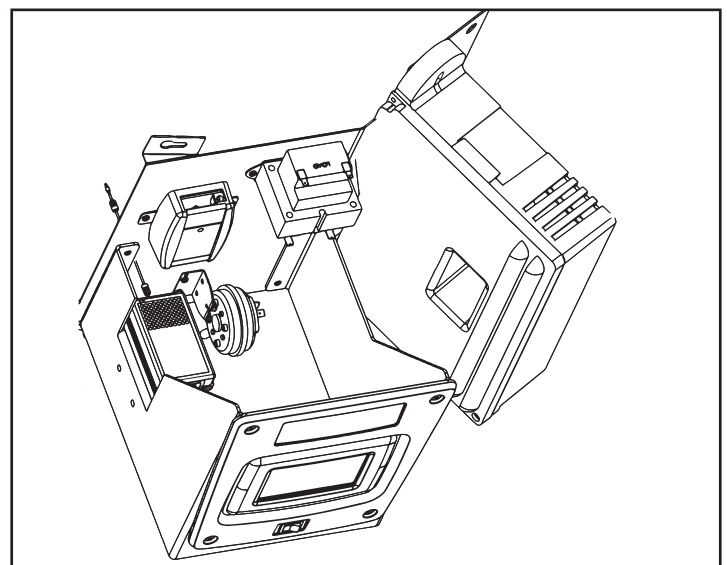

Control Panel Assembly