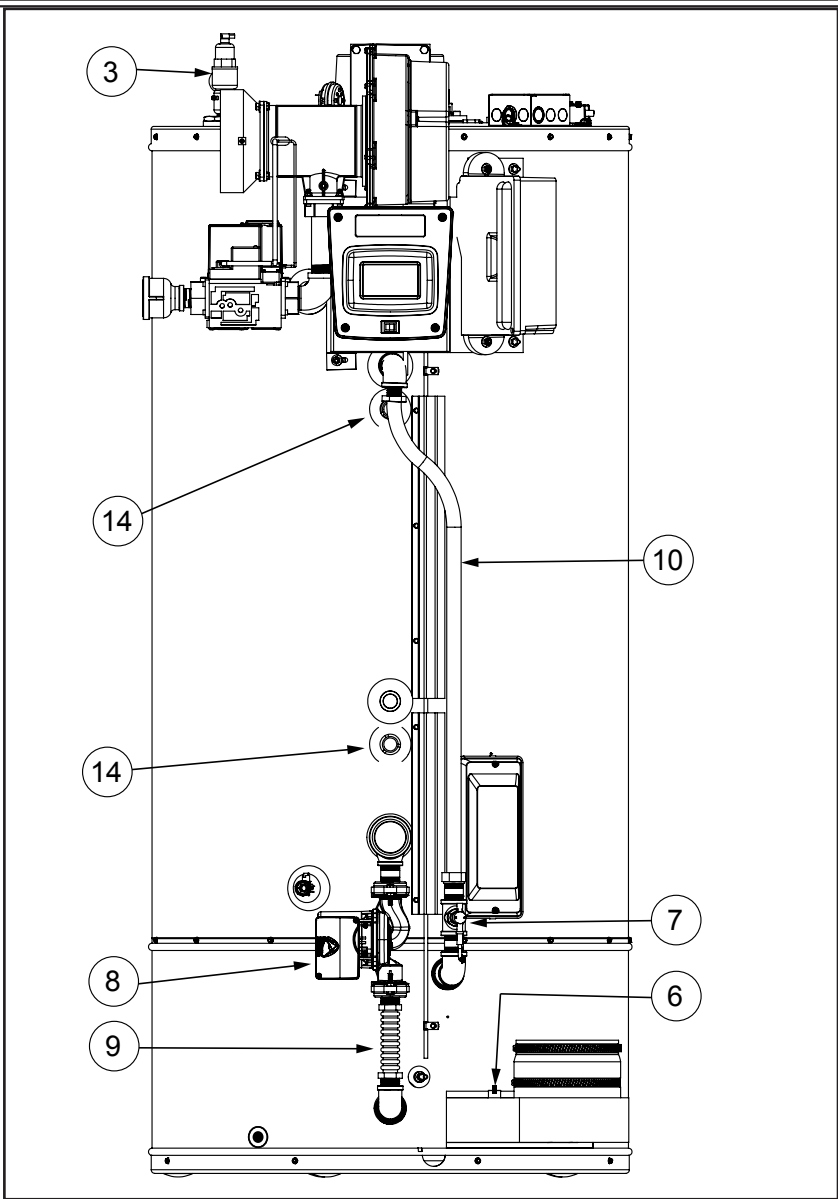

# COMMERCIAL GAS WATER HEATER

**MODELS**  
**750A & 1000A**  
**SERIES 100 & 101**

**Water Heater Front View**

**Burner Assembly**

**Blower Gas Valve**

**Heater Top View (without plastic cover)**

**Control Panel Assembly**

Front View Components

Top Components

Cleanout Access

<b>Item #</b>	<b>Description</b>	<b>750A/1000A 100 Series Natl Gas</b>	<b>750A/1000A 101 Series LP</b>
1	Temperature probe & ECO	100271885	100271885
2	Powered Anode - top mounted	100313875	100313875
3	T&P relief valve	100110719	100110719
4	Blocked intake air pressure switch	100217965	100217965
5	Spark ignition transformer	100271921	100271921
6	Flue temperature probe	100313876	100313876
7	Flow switch	100313877	100313877
8	Recirculator	100313878	100313878
9	1" Flex tubing MIPxMIP, short	100313879	100313879
10	1" Flex tubing MIPxFIP, Long	100313880	100313880
11	Cleanout gasket	100109686	100109686
12	Cleanout cover	100110656	100110656
13	Thread forming screw	100109688	100109688
14	Powered anode- side mounted	100111024	100111024
15	Leak Detection Kit	100302557	100302557

**Gas Valve Assembly**

**Burner Blower Assembly**

**750A Burner & Blower & Gas Valve Assembly Parts**

Item #	Description	750A/1000A 100 Series Natl Gas	750A/1000A 101 Series LP
1	Gas Valve	100313892	100313893
2	Air Intake Adaptor	100313894	100313894
3	Venturi	100313895	100313895
4	Blower	100313896	100313896
5	Heat shield & insulation	100313897	100313897
6	Burner	100313898	100313898
7	Burner flange gasket	100313899	100313899
8	Observation sightglass	100313900	100313900
9	Burner gasket	100313901	100313901
10	Spark rod	100313902	100313902
11	Spark rod gasket	100078771	100078771
12	Flame rod	100113151	100113151
13	Flame rod gasket	100072809	100072809
14	Blower discharge gasket	100313903	100313903
15	Ignition cable	100271890	100271890