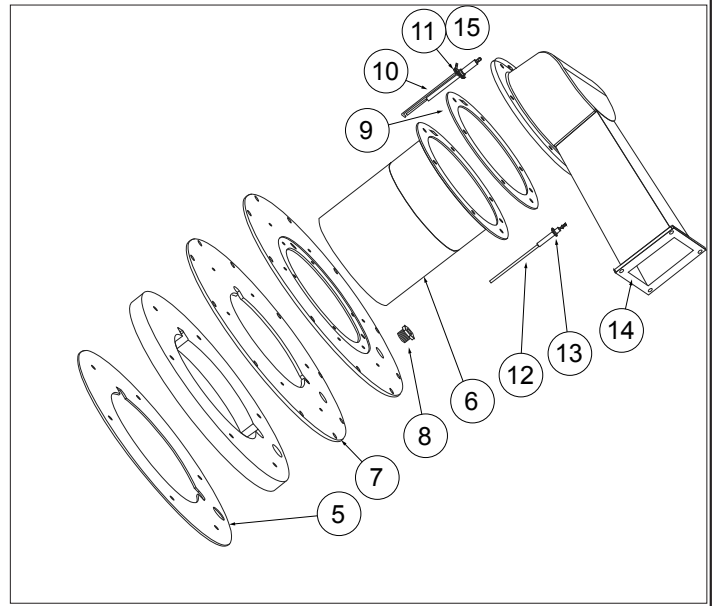

Front View Components

Top Components

Cleanout Access

<b>Item #</b>	<b>Description</b>	<b>750A/1000A 100 Series Natl Gas</b>	<b>750A/1000A 101 Series LP</b>
1	Temperature probe & ECO	100271885	100271885
2	Powered Anode - top mounted	100313875	100313875
3	T&P relief valve	100110719	100110719
4	Blocked intake air pressure switch	100217965	100217965
5	Spark ignition transformer	100271921	100271921
6	Flue temperature probe	100313876	100313876
7	Flow switch	100313877	100313877
8	Recirculator	100313878	100313878
9	1" Flex tubing MIPxMIP, short	100313879	100313879
10	1" Flex tubing MIPxFIP, Long	100313880	100313880
11	Cleanout gasket	100109686	100109686
12	Cleanout cover	100110656	100110656
13	Thread forming screw	100109688	100109688
14	Powered anode- side mounted	100111024	100111024
15	Leak Detection Kit	100302557	100302557

**Gas Valve Assembly**

**Burner Blower Assembly**

**750A Burner & Blower & Gas Valve Assembly Parts**

Item #	Description	750A/1000A 100 Series Natl Gas	750A/1000A 101 Series LP
1	Gas Valve	100313892	100313893
2	Air Intake Adaptor	100313894	100313894
3	Venturi	100313895	100313895
4	Blower	100313896	100313896
5	Heat shield & insulation	100313897	100313897
6	Burner	100313898	100313898
7	Burner flange gasket	100313899	100313899
8	Observation sightglass	100313900	100313900
9	Burner gasket	100313901	100313901
10	Spark rod	100313902	100313902
11	Spark rod gasket	100078771	100078771
12	Flame rod	100113151	100113151
13	Flame rod gasket	100072809	100072809
14	Blower discharge gasket	100313903	100313903
15	Ignition cable	100271890	100271890