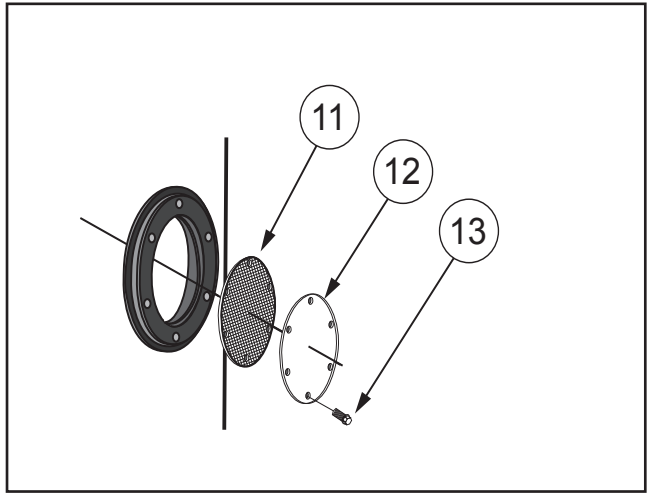

Front View Components

Top Components

Cleanout Access

<b>Item #</b>	<b>Description</b>	<b>750A/1000A 100 Series Natl Gas</b>	<b>750A/1000A 101 Series LP</b>
1	Temperature probe & ECO	100271885	100271885
2	Powered Anode - top mounted	100313875	100313875
3	T&P relief valve	100110719	100110719
4	Blocked intake air pressure switch	100217965	100217965
5	Spark ignition transformer	100271921	100271921
6	Flue temperature probe	100313876	100313876
7	Flow switch	100313877	100313877
8	Recirculator	100313878	100313878
9	1" Flex tubing MIPxMIP, short	100313879	100313879
10	1" Flex tubing MIPxFIP, Long	100313880	100313880
11	Cleanout gasket	100109686	100109686
12	Cleanout cover	100110656	100110656
13	Thread forming screw	100109688	100109688
14	Powered anode- side mounted	100111024	100111024
15	Leak Detection Kit	100302557	100302557