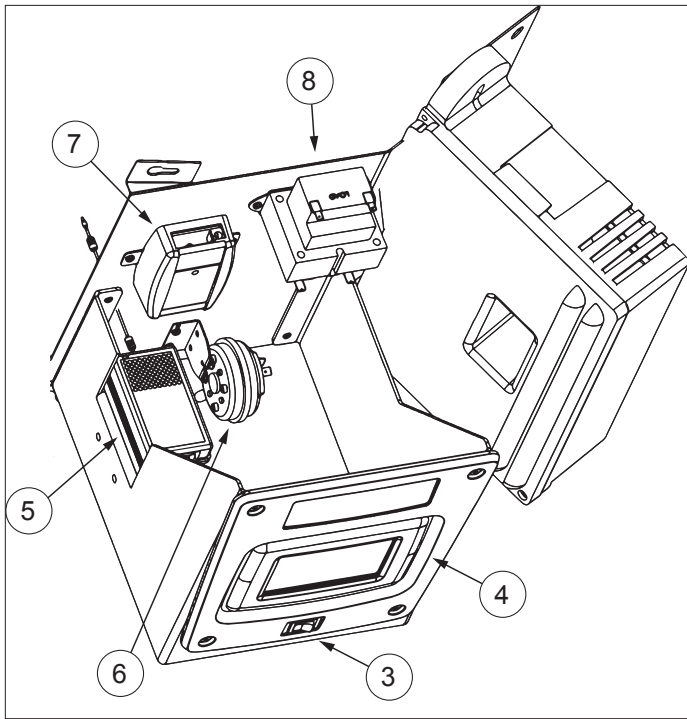

Front View Components

Top Components

Cleanout Access

<b>Item #</b>	<b>Description</b>	<b>750A/1000A 100 Series Natl Gas</b>	<b>750A/1000A 101 Series LP</b>
1	Temperature probe & ECO	100271885	100271885
2	Powered Anode - top mounted	100313875	100313875
3	T&P relief valve	100110719	100110719
4	Blocked intake air pressure switch	100217965	100217965
5	Spark ignition transformer	100271921	100271921
6	Flue temperature probe	100313876	100313876
7	Flow switch	100313877	100313877
8	Recirculator	100313878	100313878
9	1" Flex tubing MIPxMIP, short	100313879	100313879
10	1" Flex tubing MIPxFIP, Long	100313880	100313880
11	Cleanout gasket	100109686	100109686
12	Cleanout cover	100110656	100110656
13	Thread forming screw	100109688	100109688
14	Powered anode- side mounted	100111024	100111024
15	Leak Detection Kit	100302557	100302557

**Gas Valve Assembly**

**Burner Blower Assembly**

**750A Burner & Blower & Gas Valve Assembly Parts**

Item #	Description	750A/1000A 100 Series Natl Gas	750A/1000A 101 Series LP
1	Gas Valve	100313892	100313893
2	Air Intake Adaptor	100313894	100313894
3	Venturi	100313895	100313895
4	Blower	100313896	100313896
5	Heat shield & insulation	100313897	100313897
6	Burner	100313898	100313898
7	Burner flange gasket	100313899	100313899
8	Observation sightglass	100313900	100313900
9	Burner gasket	100313901	100313901
10	Spark rod	100313902	100313902
11	Spark rod gasket	100078771	100078771
12	Flame rod	100113151	100113151
13	Flame rod gasket	100072809	100072809
14	Blower discharge gasket	100313903	100313903
15	Ignition cable	100271890	100271890