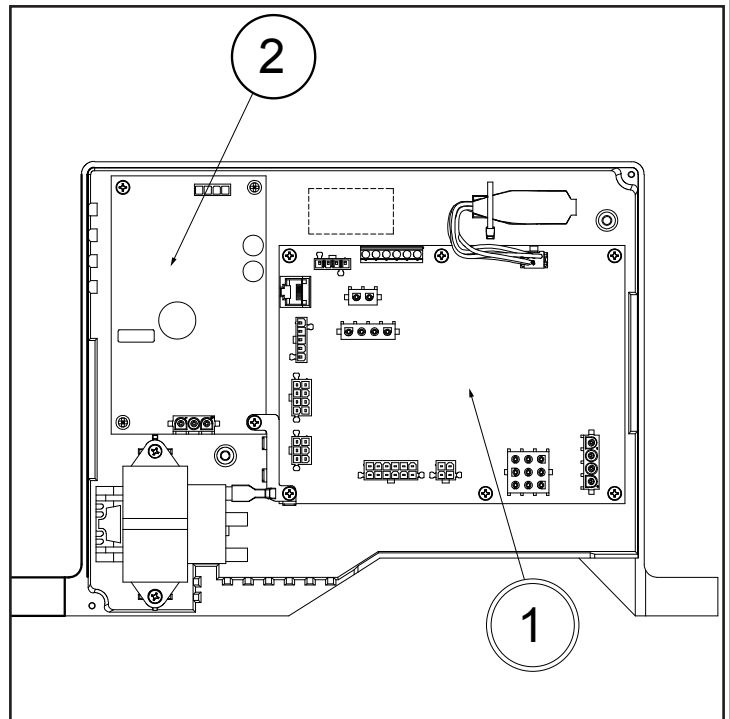

**Gas Valve Assembly**

**Burner Blower Assembly**

**750A Burner & Blower & Gas Valve Assembly Parts**

Item #	Description	750A/1000A 100 Series Natl Gas	750A/1000A 101 Series LP
1	Gas Valve	100313892	100313893
2	Air Intake Adaptor	100313894	100313894
3	Venturi	100313895	100313895
4	Blower	100313896	100313896
5	Heat shield & insulation	100313897	100313897
6	Burner	100313898	100313898
7	Burner flange gasket	100313899	100313899
8	Observation sightglass	100313900	100313900
9	Burner gasket	100313901	100313901
10	Spark rod	100313902	100313902
11	Spark rod gasket	100078771	100078771
12	Flame rod	100113151	100113151
13	Flame rod gasket	100072809	100072809
14	Blower discharge gasket	100313903	100313903
15	Ignition cable	100271890	100271890

User Interface Module (UIM)

Central Control Board (CCB) Internal View

750A/1000A Control & Wiring Parts			
Item #	Description	750A/1000AR 120 100 Series Natl Gas	750A/1000A 101 Series LP
1	CCB Board- prograded	100312667	100312667
2	Power supply board	100113155	100113155
3	Enable/Disable switch	100096025	1000096025
4	User interface module- UIM	100312669	100312669
5	CPAM power supply	100302073	100302073
6	Blocked outlet pressure switch	100187859	100187859
7	CPAM Assembly	100302072	100302072
8	Transformer 120V-24V 75VA	100313891	100313891