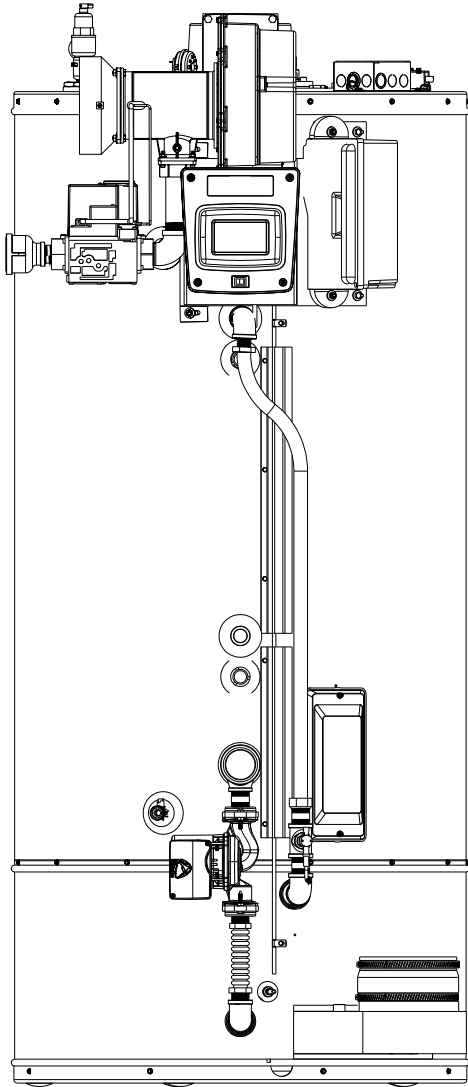

# COMMERCIAL GAS WATER HEATER

**MODELS**  
**750A & 1000A**  
**SERIES 100 & 101**

**Water Heater Front View**

**Burner Assembly**

**Blower Gas Valve**

**Heater Top View (without plastic cover)**

**Control Panel Assembly**

Front View Components

Top Components

Cleanout Access

<b>Item #</b>	<b>Description</b>	<b>750A/1000A 100 Series Natl Gas</b>	<b>750A/1000A 101 Series LP</b>
1	Temperature probe & ECO	100271885	100271885
2	Powered Anode - top mounted	100313875	100313875
3	T&P relief valve	100110719	100110719
4	Blocked intake air pressure switch	100217965	100217965
5	Spark ignition transformer	100271921	100271921
6	Flue temperature probe	100313876	100313876
7	Flow switch	100313877	100313877
8	Recirculator	100313878	100313878
9	1" Flex tubing MIPxMIP, short	100313879	100313879
10	1" Flex tubing MIPxFIP, Long	100313880	100313880
11	Cleanout gasket	100109686	100109686
12	Cleanout cover	100110656	100110656
13	Thread forming screw	100109688	100109688
14	Powered anode- side mounted	100111024	100111024
15	Leak Detection Kit	100302557	100302557

**Gas Valve Assembly**

**Burner Blower Assembly**

**750A Burner & Blower & Gas Valve Assembly Parts**

Item #	Description	750A/1000A 100 Series Natl Gas	750A/1000A 101 Series LP
1	Gas Valve	100313892	100313893
2	Air Intake Adaptor	100313894	100313894
3	Venturi	100313895	100313895
4	Blower	100313896	100313896
5	Heat shield & insulation	100313897	100313897
6	Burner	100313898	100313898
7	Burner flange gasket	100313899	100313899
8	Observation sightglass	100313900	100313900
9	Burner gasket	100313901	100313901
10	Spark rod	100313902	100313902
11	Spark rod gasket	100078771	100078771
12	Flame rod	100113151	100113151
13	Flame rod gasket	100072809	100072809
14	Blower discharge gasket	100313903	100313903
15	Ignition cable	100271890	100271890