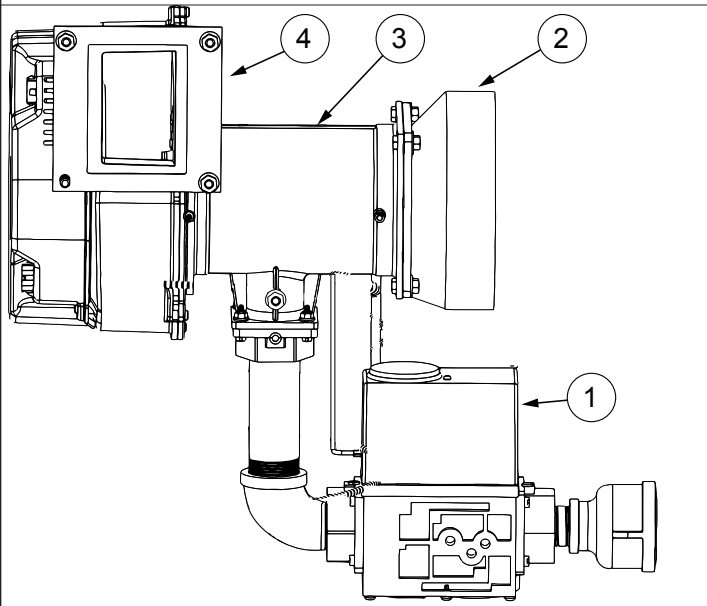

Front View Components

Top Components

Cleanout Access

<b>Item #</b>	<b>Description</b>	<b>750A/1000A 100 Series Natl Gas</b>	<b>750A/1000A 101 Series LP</b>
1	Temperature probe & ECO	100271885	100271885
2	Powered Anode - top mounted	100313875	100313875
3	T&P relief valve	100110719	100110719
4	Blocked intake air pressure switch	100217965	100217965
5	Spark ignition transformer	100271921	100271921
6	Flue temperature probe	100313876	100313876
7	Flow switch	100313877	100313877
8	Recirculator	100313878	100313878
9	1" Flex tubing MIPxMIP, short	100313879	100313879
10	1" Flex tubing MIPxFIP, Long	100313880	100313880
11	Cleanout gasket	100109686	100109686
12	Cleanout cover	100110656	100110656
13	Thread forming screw	100109688	100109688
14	Powered anode- side mounted	100111024	100111024
15	Leak Detection Kit	100302557	100302557

**Gas Valve Assembly**

**Burner Blower Assembly**

**750A Burner & Blower & Gas Valve Assembly Parts**

Item #	Description	750A/1000A 100 Series Natl Gas	750A/1000A 101 Series LP
1	Gas Valve	100313892	100313893
2	Air Intake Adaptor	100313894	100313894
3	Venturi	100313895	100313895
4	Blower	100313896	100313896
5	Heat shield & insulation	100313897	100313897
6	Burner	100313898	100313898
7	Burner flange gasket	100313899	100313899
8	Observation sightglass	100313900	100313900
9	Burner gasket	100313901	100313901
10	Spark rod	100313902	100313902
11	Spark rod gasket	100078771	100078771
12	Flame rod	100113151	100113151
13	Flame rod gasket	100072809	100072809
14	Blower discharge gasket	100313903	100313903
15	Ignition cable	100271890	100271890