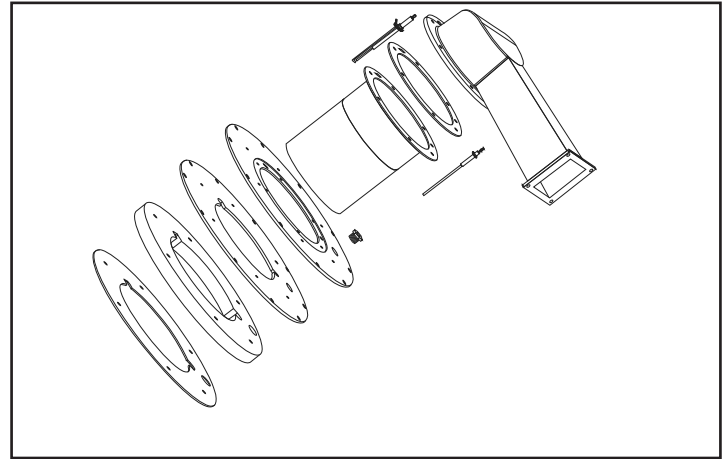

Burner Assembly