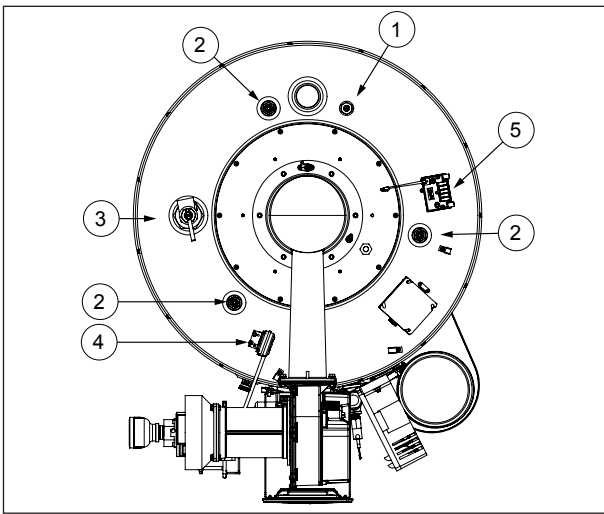

# COMMERCIAL GAS WATER HEATER

**MODELS**  
**750A & 1000A**  
**SERIES 100 & 101**

**Water Heater Front View**

**Burner Assembly**

**Blower Gas Valve**

**Heater Top View (without plastic cover)**

**Control Panel Assembly**

Front View Components

Top Components

Cleanout Access

<b>Item #</b>	<b>Description</b>	<b>750A/1000A 100 Series Natl Gas</b>	<b>750A/1000A 101 Series LP</b>
1	Temperature probe & ECO	100271885	100271885
2	Powered Anode - top mounted	100313875	100313875
3	T&P relief valve	100110719	100110719
4	Blocked intake air pressure switch	100217965	100217965
5	Spark ignition transformer	100271921	100271921
6	Flue temperature probe	100313876	100313876
7	Flow switch	100313877	100313877
8	Recirculator	100313878	100313878
9	1" Flex tubing MIPxMIP, short	100313879	100313879
10	1" Flex tubing MIPxFIP, Long	100313880	100313880
11	Cleanout gasket	100109686	100109686
12	Cleanout cover	100110656	100110656
13	Thread forming screw	100109688	100109688
14	Powered anode- side mounted	100111024	100111024
15	Leak Detection Kit	100302557	100302557

**Gas Valve Assembly**

**Burner Blower Assembly**

**750A Burner & Blower & Gas Valve Assembly Parts**

Item #	Description	750A/1000A 100 Series Natl Gas	750A/1000A 101 Series LP
1	Gas Valve	100313892	100313893
2	Air Intake Adaptor	100313894	100313894
3	Venturi	100313895	100313895
4	Blower	100313896	100313896
5	Heat shield & insulation	100313897	100313897
6	Burner	100313898	100313898
7	Burner flange gasket	100313899	100313899
8	Observation sightglass	100313900	100313900
9	Burner gasket	100313901	100313901
10	Spark rod	100313902	100313902
11	Spark rod gasket	100078771	100078771
12	Flame rod	100113151	100113151
13	Flame rod gasket	100072809	100072809
14	Blower discharge gasket	100313903	100313903
15	Ignition cable	100271890	100271890